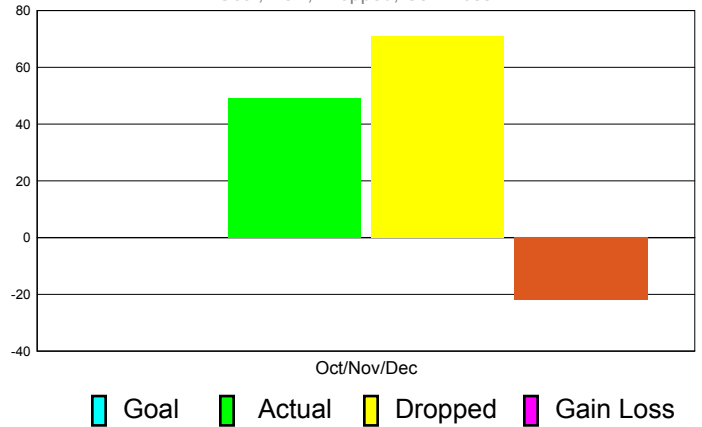

Membership Results 2011-2012

Goal, New, Dropped, Gain/Loss