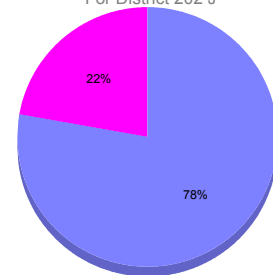

**Membership Results
2011-2012**

**Membership
2010-2011**

Month	Net Memb Goal	Actual New Memb	Actual Dropped Memb	Gain/Loss of Memb	Gain/ Loss of Memb
Oct/Nov/Dec	0	49	71	-22	3
Totals	0	49	71	-22	3

Membership Results 2011-2012

Goal, New, Dropped, Gain/Loss

Comparison of Membership Gain/Loss

Current Year Compared to the Previous Year

Gender Comparison 2010-2011

For District 202 J

Oct/Nov/Dec

■ Male ■ Female